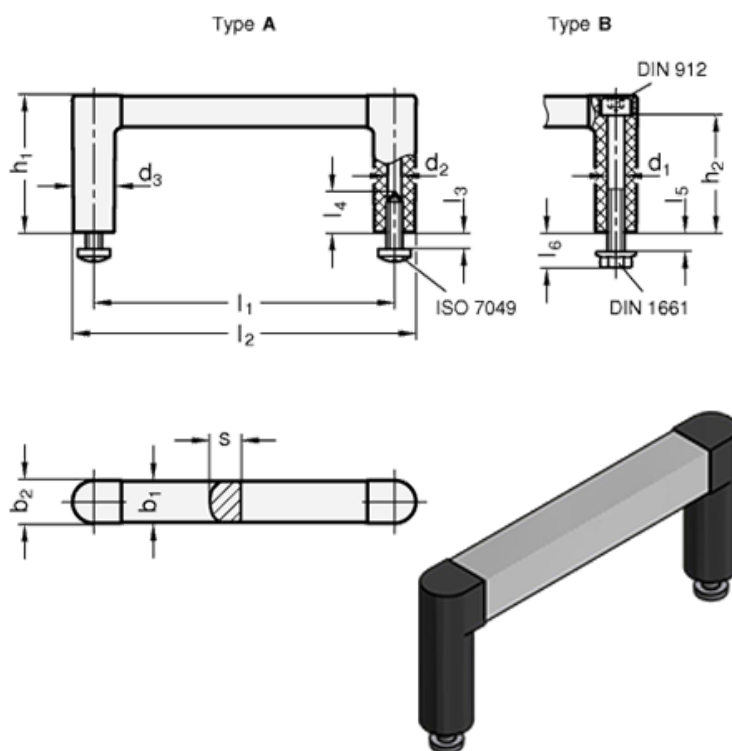

Data Sheet

Article number: 2042312180AELG

Description: E+G Handle GN 423-12-180-A-ELG
- ELG natural / grey, matte finish

Measures

b1 = 12	l2	= 192.5
b2 = 12.5	l3 Max.	= 5
d1 = -	l4 Min.	= 14
d2 = 4.3	l5 Max.	= 5
d3 = 12.5	l6	= 10.5
h1 = 40	s	= 9
h2 = 34.5	Weight (g)	= 50
l1 = 180		